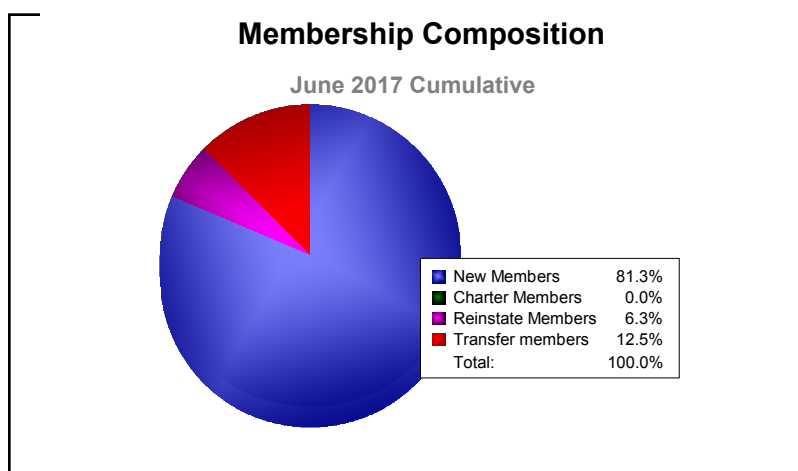

Year	New Clubs	Dropped Clubs	Gain/ Loss Clubs	New Members	Charter Members	Reinstate Members	Transfer Members	Total Member Added	Total Members Dropped	Gain/ Loss Members
2012-2013	0	0	0	62	0	9	6	77	-116	-39
2013-2014	0	-1	-1	100	0	10	6	116	-98	18
2014-2015	0	0	0	82	1	3	8	94	-84	10
2015-2016	0	0	0	74	0	3	3	80	-116	-36
2016-2017	0	0	0	65	0	5	10	80	-90	-10
<b>Average</b>	<b>0</b>	<b>0</b>	<b>0</b>	<b>77</b>	<b>0</b>	<b>6</b>	<b>7</b>	<b>89</b>	<b>-101</b>	<b>-11</b>