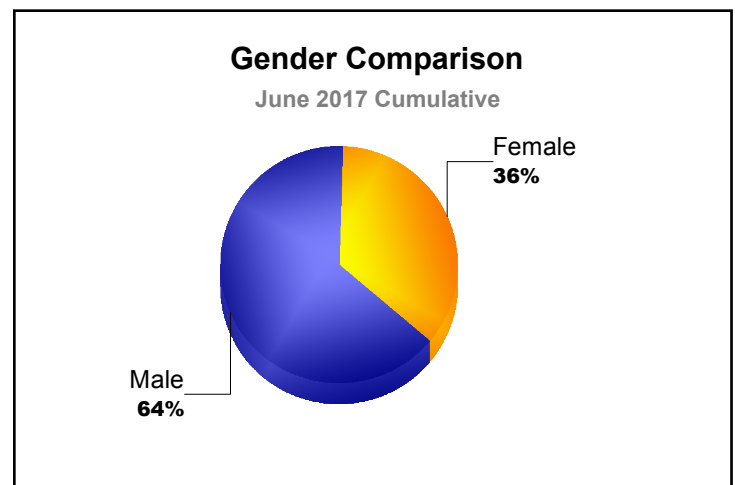

Year	New Clubs	Dropped Clubs	Gain/ Loss Clubs	New Members	Charter Members	Reinstate Members	Transfer Members	Total Member Added	Total Members Dropped	Gain/ Loss Members
2012-2013	0	0	0	62	0	9	6	77	-116	-39
2013-2014	0	-1	-1	100	0	10	6	116	-98	18
2014-2015	0	0	0	82	1	3	8	94	-84	10
2015-2016	0	0	0	74	0	3	3	80	-116	-36
2016-2017	0	0	0	65	0	5	10	80	-90	-10
<b>Average</b>	<b>0</b>	<b>0</b>	<b>0</b>	<b>77</b>	<b>0</b>	<b>6</b>	<b>7</b>	<b>89</b>	<b>-101</b>	<b>-11</b>