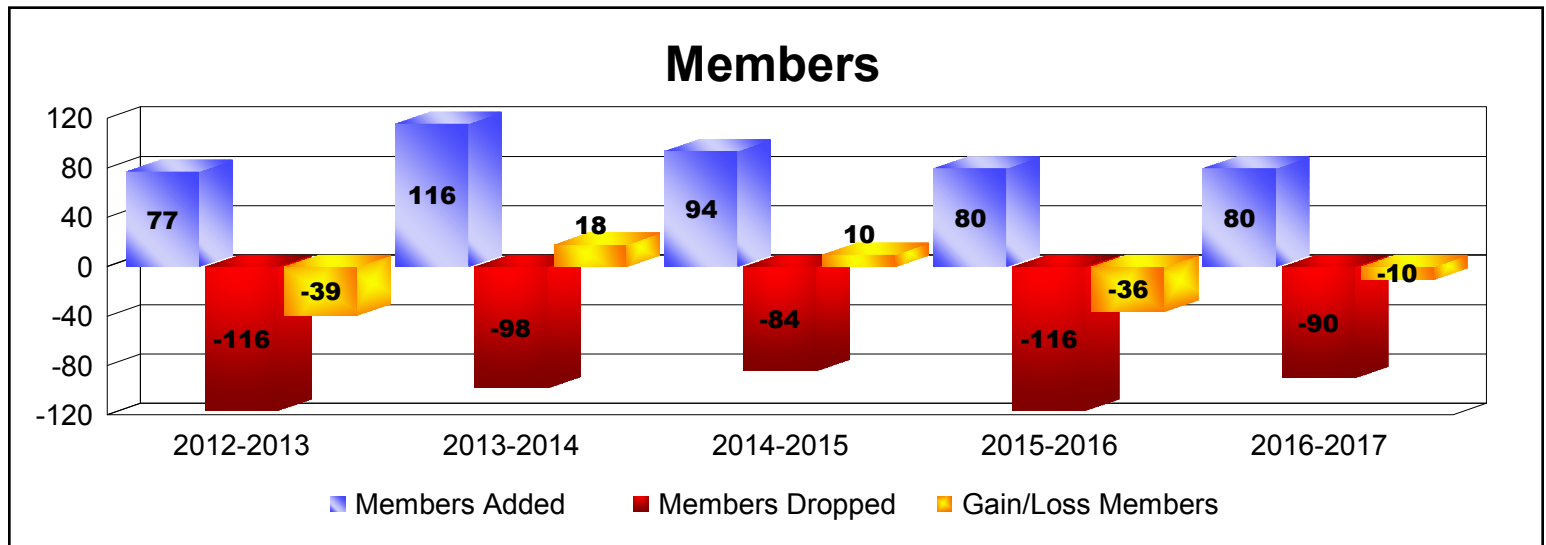

Year	New Clubs	Dropped Clubs	Gain/ Loss Clubs	New Members	Charter Members	Reinstate Members	Transfer Members	Total Member Added	Total Members Dropped	Gain/ Loss Members
2012-2013	0	0	0	62	0	9	6	77	-116	-39
2013-2014	0	-1	-1	100	0	10	6	116	-98	18
2014-2015	0	0	0	82	1	3	8	94	-84	10
2015-2016	0	0	0	74	0	3	3	80	-116	-36
2016-2017	0	0	0	65	0	5	10	80	-90	-10
<b>Average</b>	<b>0</b>	<b>0</b>	<b>0</b>	<b>77</b>	<b>0</b>	<b>6</b>	<b>7</b>	<b>89</b>	<b>-101</b>	<b>-11</b>

Year	New Clubs	Dropped Clubs	Gain/ Loss Clubs	New Members	Charter Members	Reinstate Members	Transfer Members	Total Member Added	Total Members Dropped	Gain/ Loss Members
2012-2013	0	-2	-2	61	0	1	6	68	-127	-59
2013-2014	1	-2	-1	88	39	4	22	153	-121	32
2014-2015	0	-3	-3	93	17	6	16	132	-124	8
2015-2016	1	0	1	97	32	3	11	143	-168	-25
2016-2017	0	0	0	86	3	8	7	104	-118	-14
<b>Average</b>	<b>0</b>	<b>-1</b>	<b>-1</b>	<b>85</b>	<b>18</b>	<b>4</b>	<b>12</b>	<b>120</b>	<b>-132</b>	<b>-12</b>